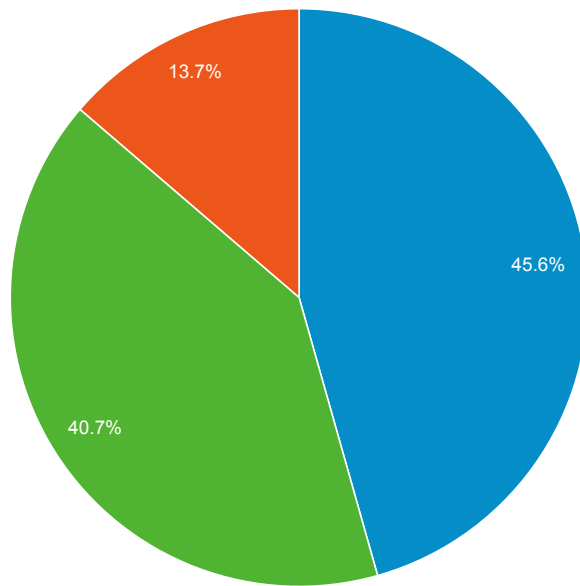

Pageviews by Device Category

■ desktop ■ mobile ■ tablet

Pageviews by Landing Page

Landing Page	Pageviews
/	518
/australian-singles-chart-for-1974/	363
/australian-singles-chart-for-1970/	343
/australian-singles-charts-for-1978/	271
/australian-singles-charts-for-1980/	267
/concert-of-the-decade/	266
/ted-mulry-gang-tmg/	214
/narara-music-festival-1983/	208
/narara-music-festival-1984/	200
/hordern-pavilion/	192